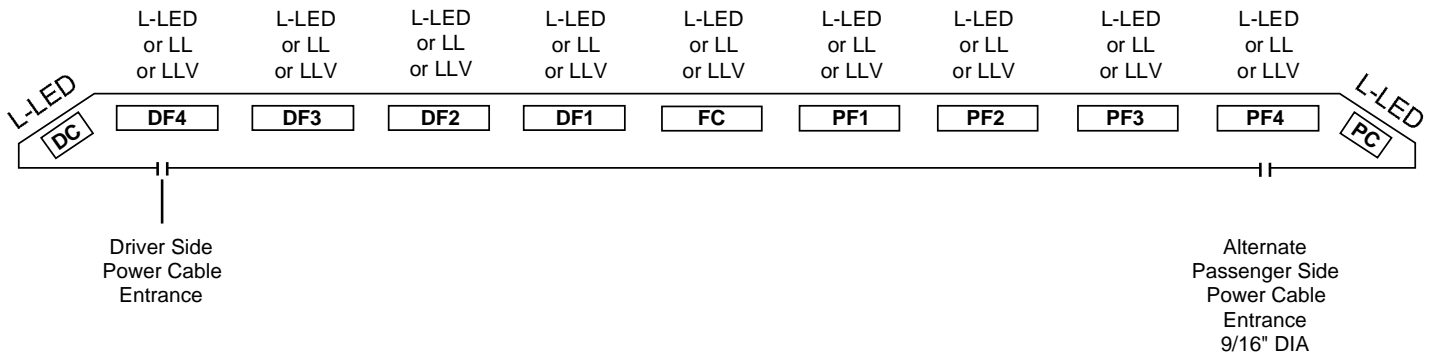

LED LIGHTING

465L-8009

LED HALFBAR

L-LED - Single Element LED Warning Lamps

LL-LED - Dual Side-by-Side Element LED Warning Lamps

LLV-LED - Dual Top-Bottom Element LED Warning Lamps

LIGHTBAR OPTIONS

- 930-PRE2-1C - Single Head Preemption Emitter (Coded PRE Optional) in FC
- 930L-401AUX Power Supply - Single Head Strobe Power Supply
- Halogen Scene Lights in DF2 & PF2
- /STT-LED for STOP/TURN/TAIL in DF4 / PF4
- /465-PMK-Permanent Mount Kit

Revision: 10-09-2006

5 YEAR WARRANTY!

This product is covered by TOMAR's standard warranty except the warranty period is extended to 5 years.

2100 WEST OBISPO AVE.
GILBERT, AZ 85233

PHONE: 800-338-3133
FAX: 800-688-6627