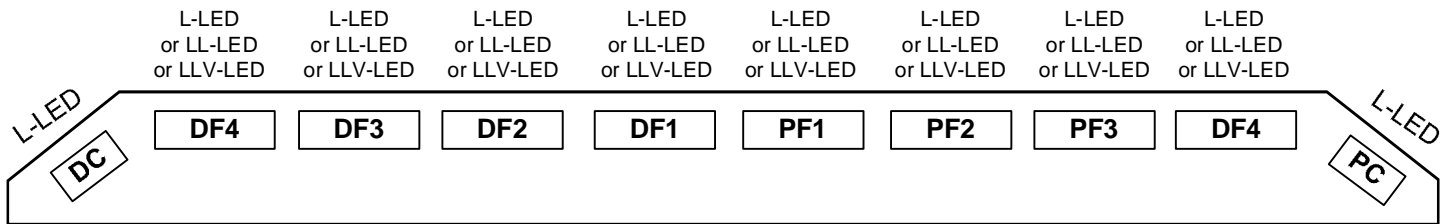

LED LIGHTING

465L-7208

LED HALFBAR

L-LED - Single Element LED Warning Lamps

LL-LED - Dual Side-by-Side Element LED Warning Lamps

LLV-LED - Dual Top-Bottom Element LED Warning Lamps

LIGHTBAR OPTIONS

- /465-PMK-Permanent Mount Kit
- Halogen Scene Lights in DF1 / PF1 or DF2 / PF2 or DF3 / PF3
- /STT-LED for STOP/TURN/TAIL in DF4 / PF4

Revision: 10-09-2006

5 YEAR WARRANTY!

This product is covered by TOMAR's standard warranty except the warranty period is extended to 5 years.

2100 WEST OBISPO AVE.
GILBERT, AZ 85233

PHONE: 800-338-3133
FAX: 800-688-6627