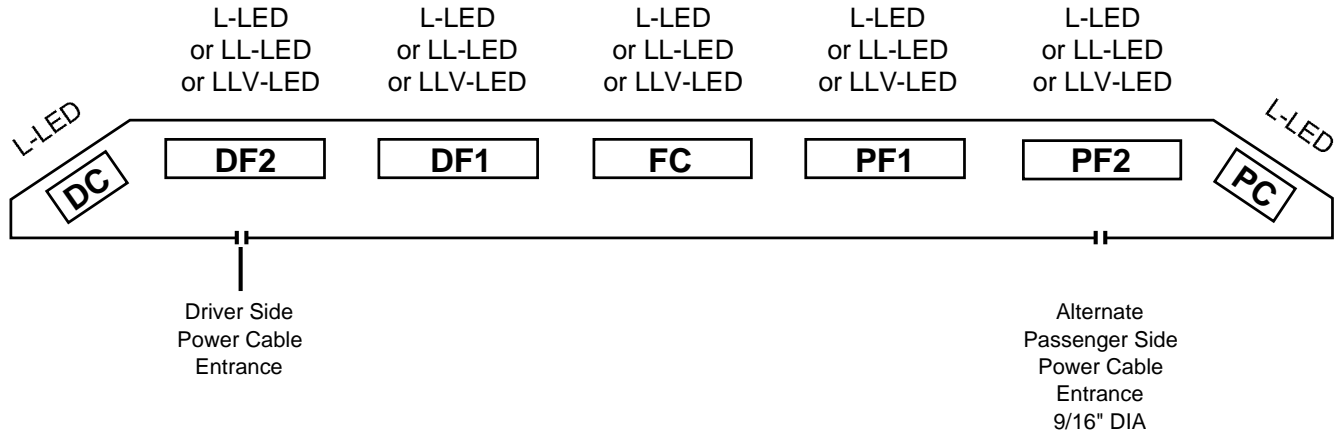

LED LIGHTING

465L-4805

LED HALFBAR

L-LED - Single Element LED Warning Lamps

LL-LED - Dual Side-by-Side Element LED Warning Lamps

LLV-LED - Dual Top-Bottom Element LED Warning Lamps

LIGHTBAR OPTIONS

- FC - Takedown Halogen Lamp
- Halogen Scene Lights in DF1 / PF1 or DF2 / PF2
- /STT-LED for STOP/TURN/TAIL in DF2 / PF2
- /465-PMK-Permanent Mount Kit

Revision: 10-11-2006

5 YEAR WARRANTY!

This product is covered by TOMAR's standard warranty except the warranty period is extended to 5 years.

2100 WEST OBISPO AVE.
GILBERT, AZ 85233

PHONE: 800-338-3133
FAX: 800-688-6627